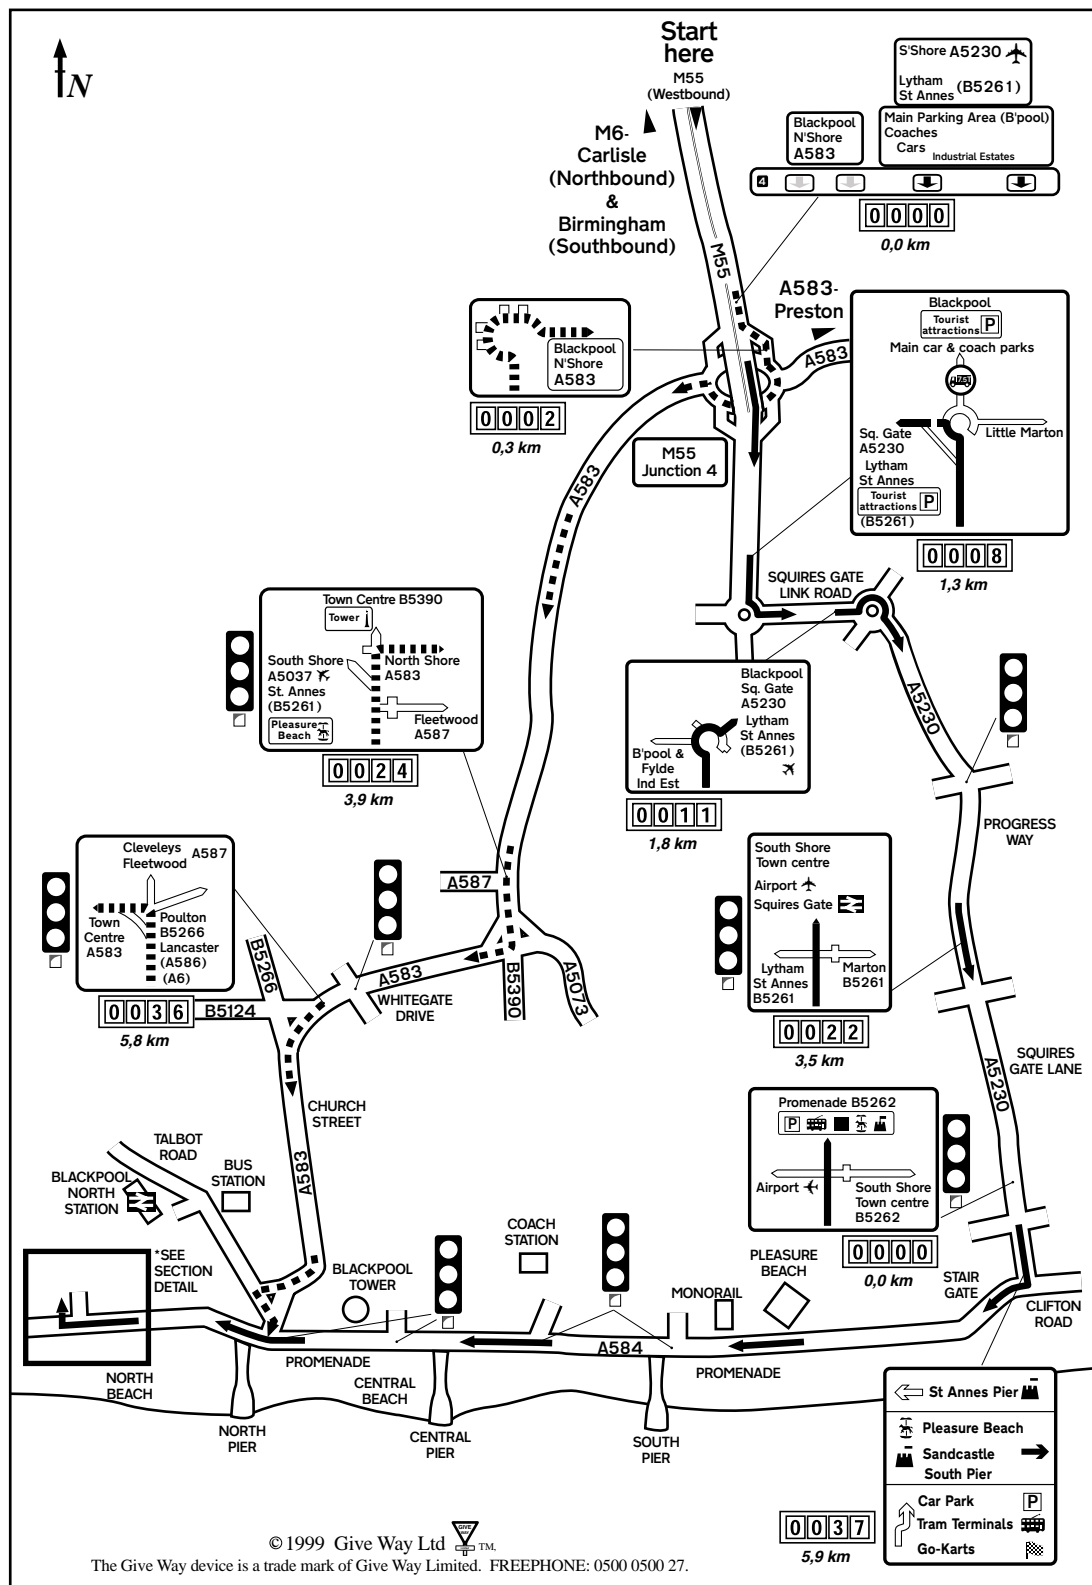

Carlton Hotel

Carlton Hotel,
North Promenade,
Blackpool,
Lanc,
FY1 2EZ

Tel: +44 (0) 1253 628966
Fax: +44 (0) 1253 752587

How to find us

By Rail. Blackpool North Station.

The station is situated on Talbot Road, a short walk from the hotel. (See route map to the right). Alternatively catch a taxi from outside the station.

By Air. Manchester Airport.

Junction 5 of the M56, south of Manchester. Heading westbound, join the M6 at junction 9, head north. Join the M55, junc 32, (then see route map to the right.)

Detailed Section Carlton Hotel

Locator Map