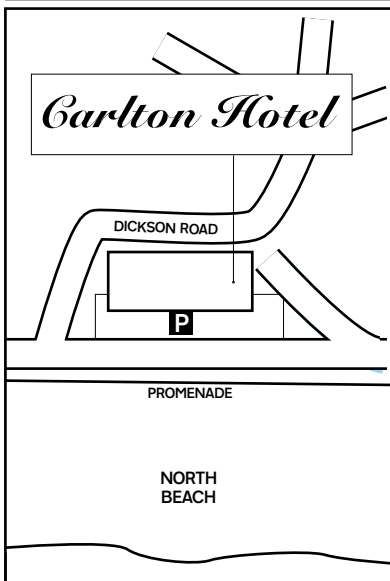

Carlton Hotel

Carlton Hotel,
North Promenade,
Blackpool,
Lanc,
FY1 2EZ

Tel: +44 (0) 1253 628966
Fax: +44 (0) 1253 752587

How to find us

By Rail. Blackpool North Station.

The station is situated on Talbot Road, a short walk from the hotel. (See route map to the right). Alternatively catch a taxi from outside the station.

By Air. Manchester Airport.

Junction 5 of the M56, south of Manchester. Heading westbound, join the M6 at junction 9, head north. Join the M55, junc 32, (then see route map to the right.)

Detailed Section Carlton Hotel

Locator Map